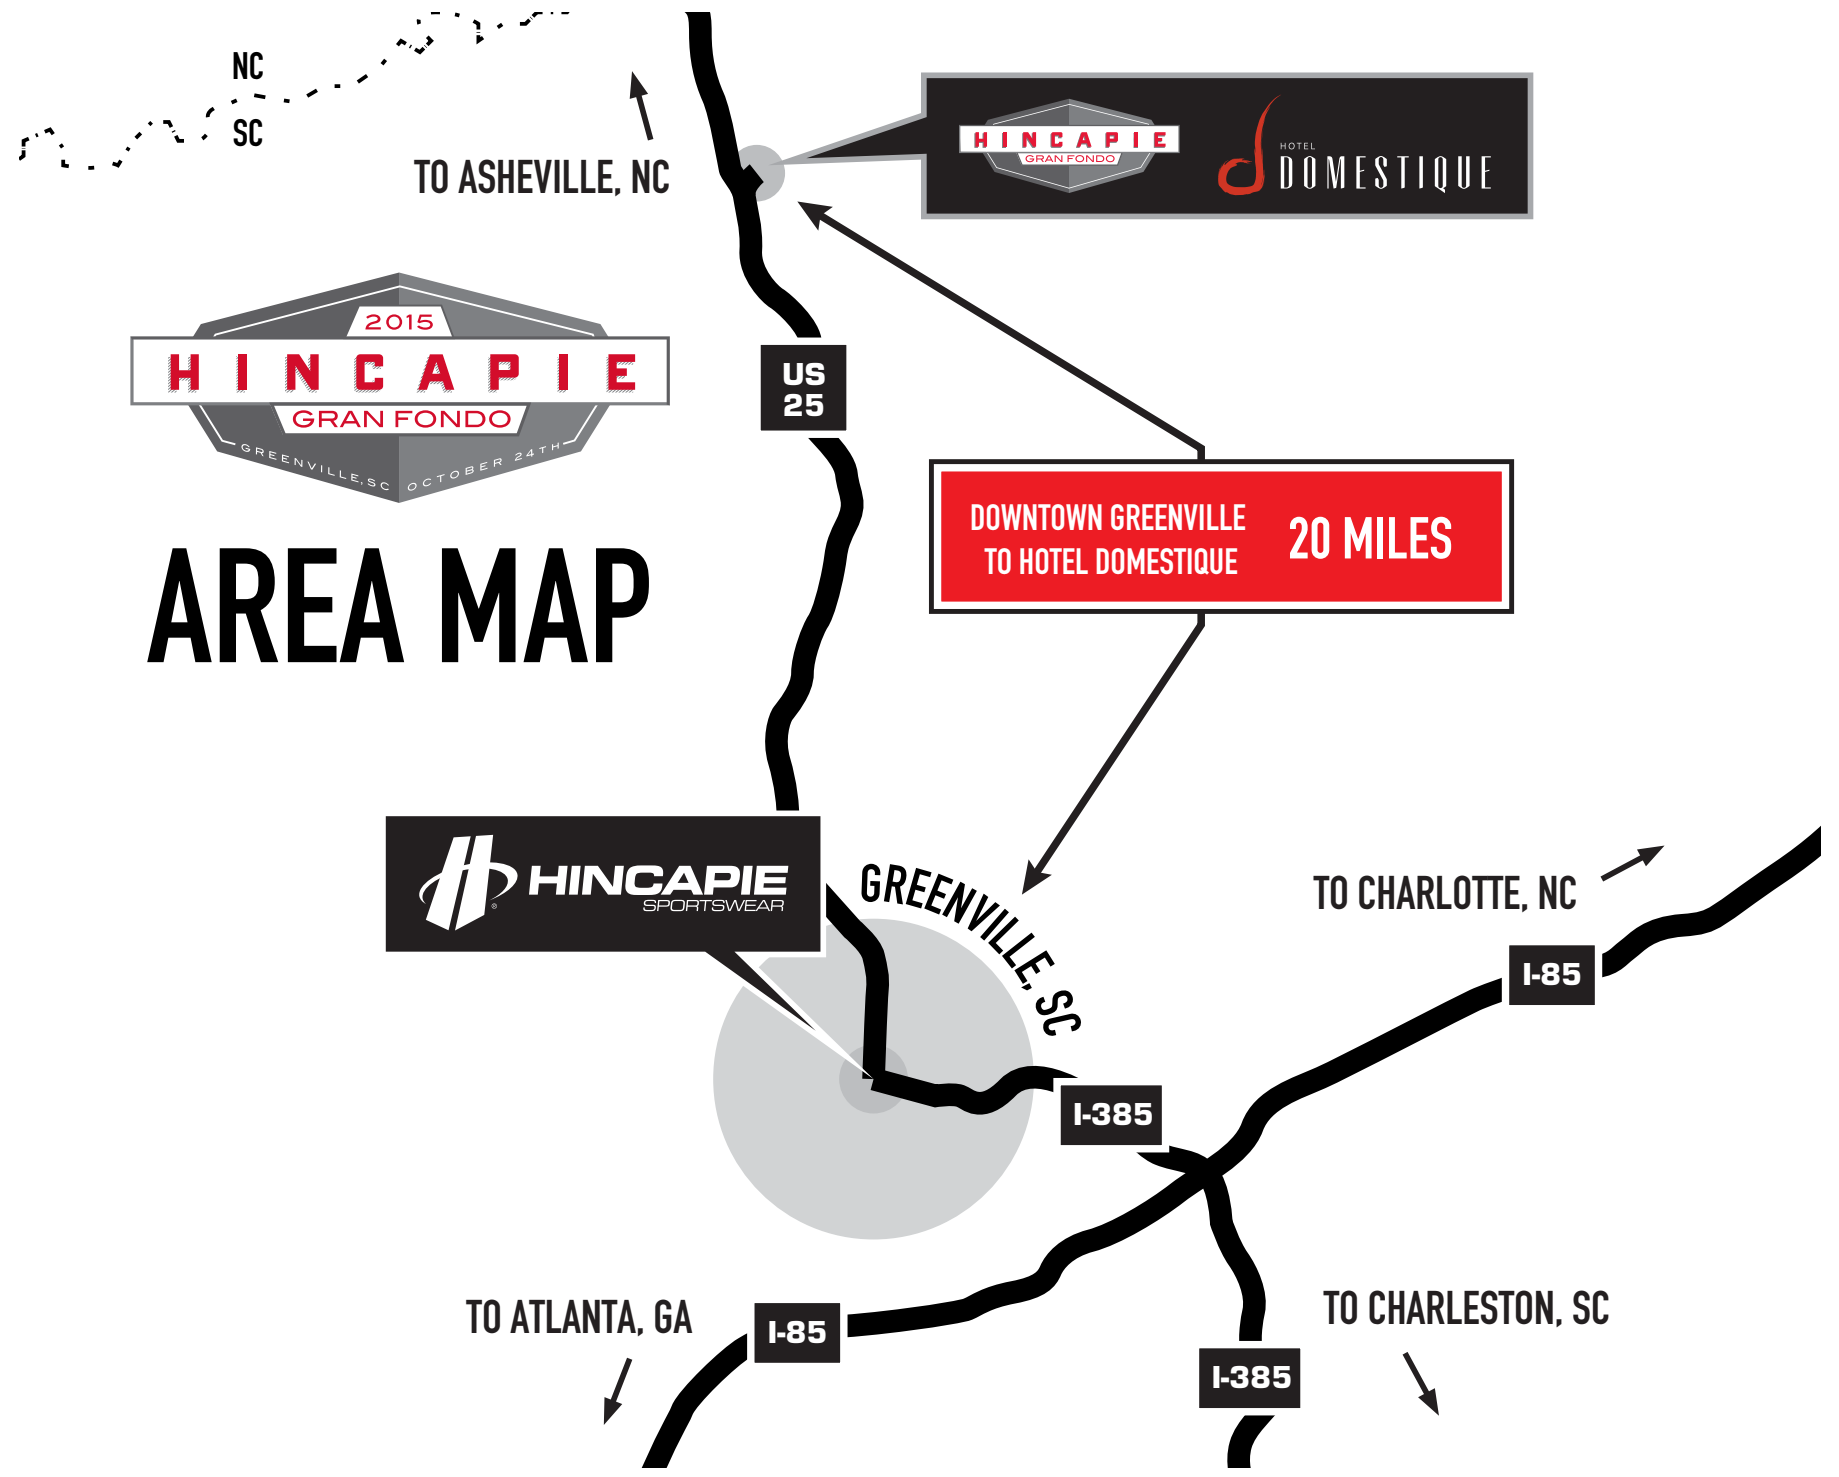

# AREA MAP

TO ASHEVILLE, NC

**HINCAPIE**  
GRAN FONDO

HOTEL  
**DOMESTIQUE**

US  
25

DOWNTOWN GREENVILLE  
TO HOTEL DOMESTIQUE  
**20 MILES**

**HINCAPIE**  
SPORTSWEAR

GREENVILLE, SC

I-385

TO CHARLOTTE, NC

I-85

TO ATLANTA, GA

I-85

TO CHARLESTON, SC

I-385